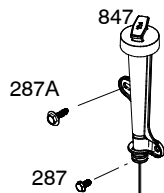

130G00

REQUIRED when replacing parts with warning labels affixed.

REQUIRED when replacing parts with warning labels affixed.

1036 EMISSIONS LABEL

78

614

404

616

29

1

3

718

221

220

17

718A

15

357

16

18C

718A

12

522

17

20

46

306

307

22

Illustrations cover a range of engines. Parts shown without text may not be used on your specific engine.