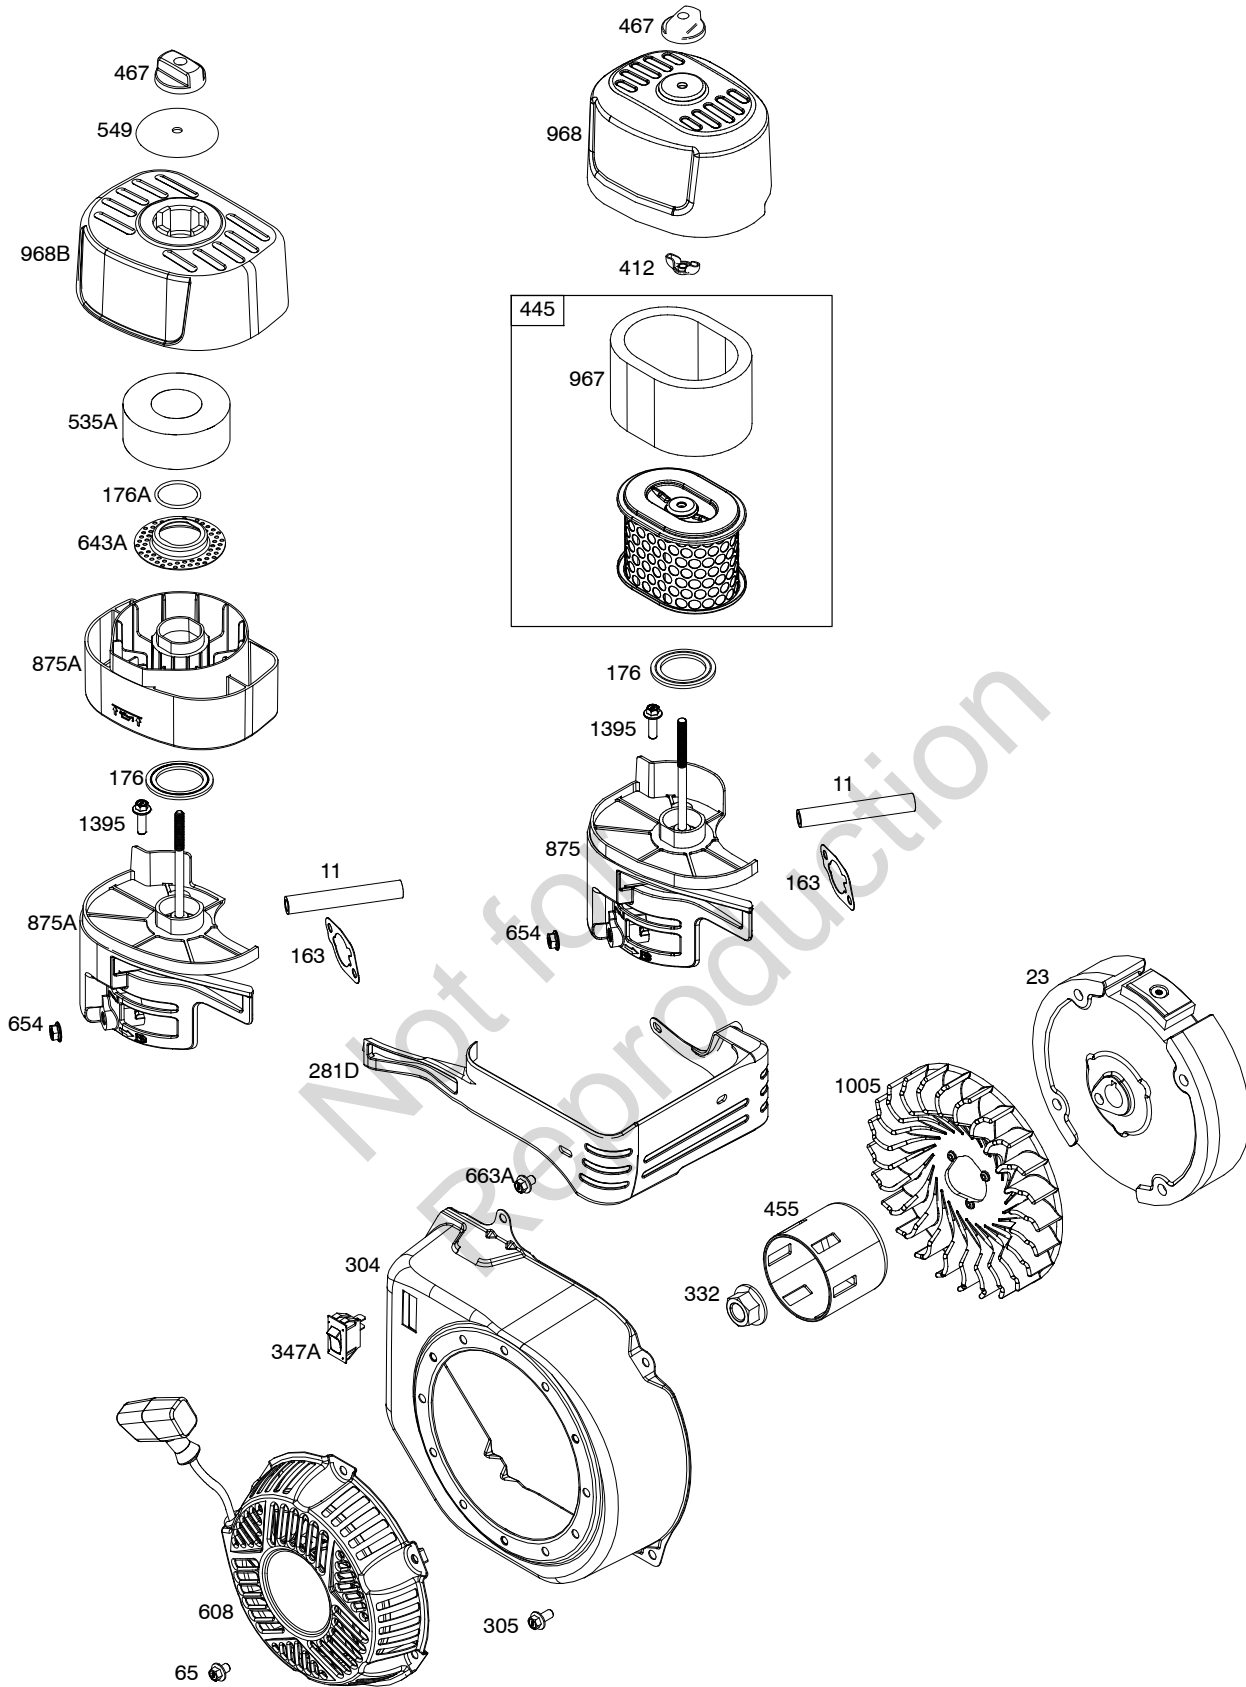

130G00

Illustrations cover a range of engines. Parts shown without text may not be used on your specific engine.