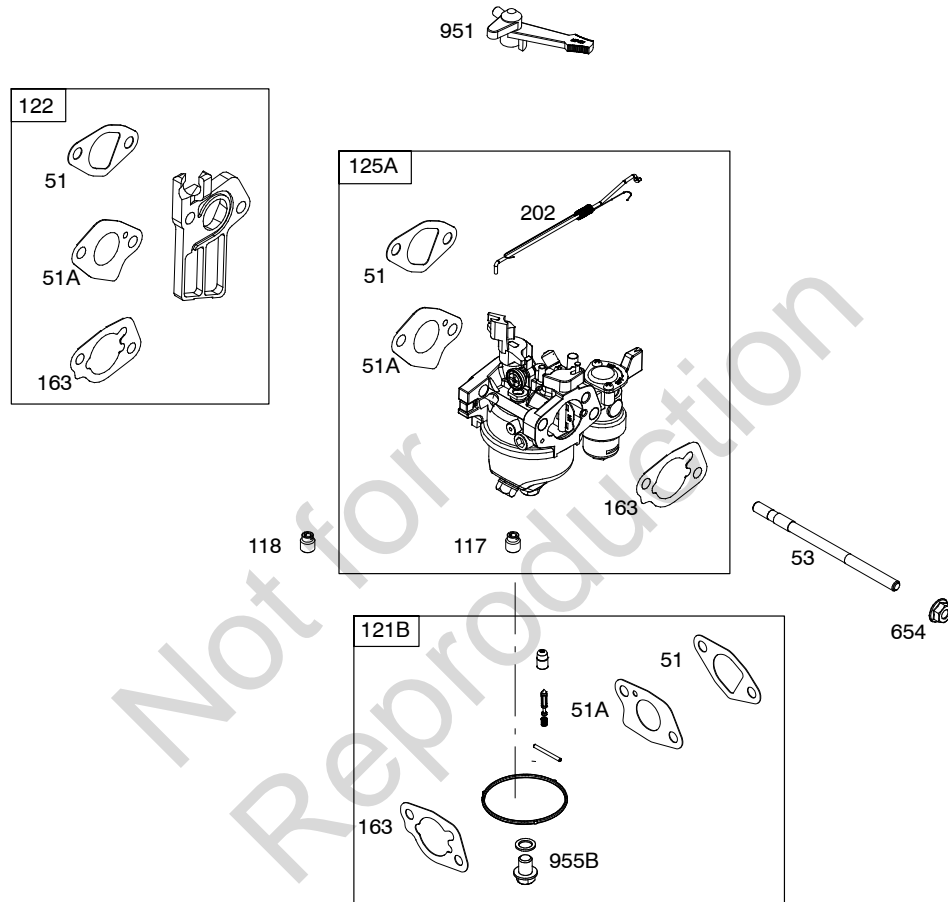

Illustrated Parts List

Model Series

130G00

TYPE NUMBERS
0001 through 0062.

TABLE OF CONTENTS

Air Cleaner	6
Alternator	7
Armature	7
Blower Housing	6
Camshaft	2
Carburetor	5
Controls	7
Crankcase Cover	2
Crankshaft	2
Cylinder	2
Cylinder Head	3
Electrical System	7
Exhaust System	4
Flywheel	6
Fuel Supply	4
Gasket Set	3
Governor Spring	7
Ignition	7
Operator's Manual	2
Piston/Rings/Connecting Rod	2
Rewind Starter	6
Spark Plug	7
Warning Label	2

130G00

1319 WARNING LABEL

REQUIRED when replacing parts with warning labels affixed.

1319A WARNING LABEL

REQUIRED when replacing parts with warning labels affixed.

1058 OPERATOR'S MANUAL

1036 EMISSIONS LABEL

22

Illustrations cover a range of engines. Parts shown without text may not be used on your specific engine.

Illustrations cover a range of engines. Parts shown without text may not be used on your specific engine.

130G00

Illustrations cover a range of engines. Parts shown without text may not be used on your specific engine.

Illustrations cover a range of engines. Parts shown without text may not be used on your specific engine.