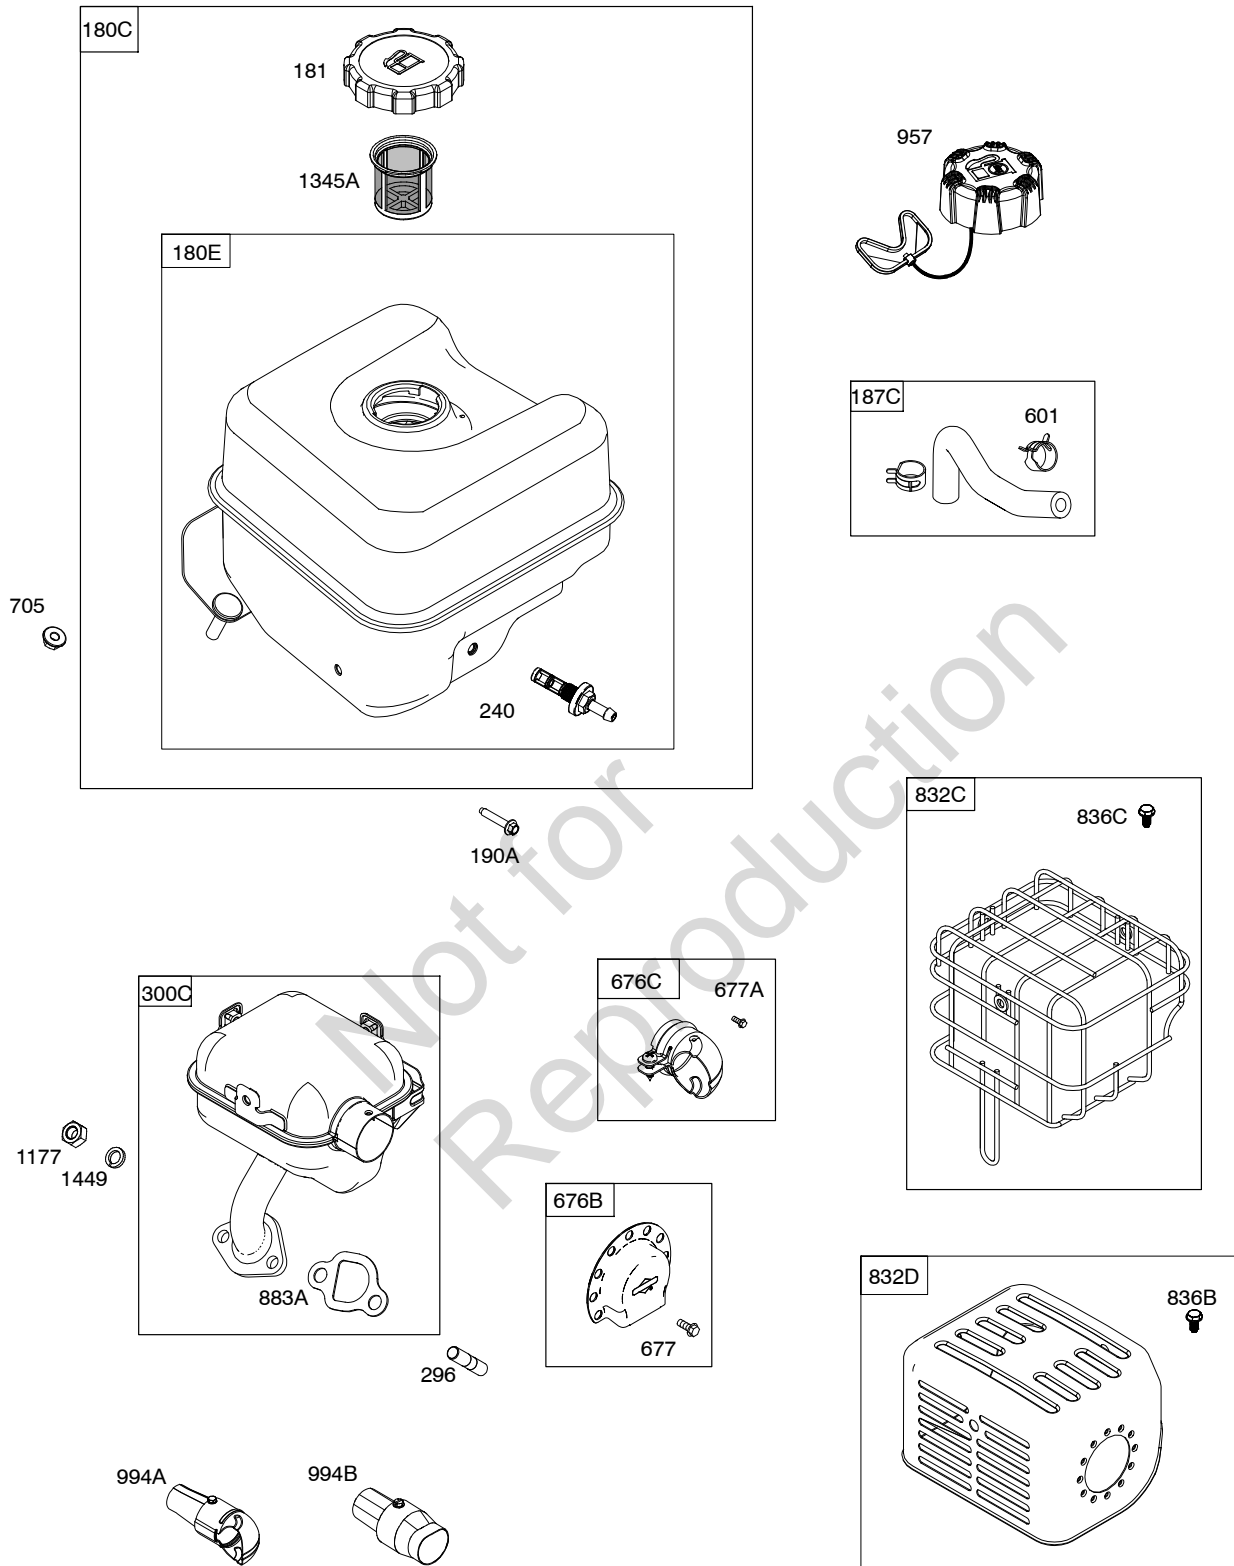

130G00

Illustrations cover a range of engines. Parts shown without text may not be used on your specific engine.