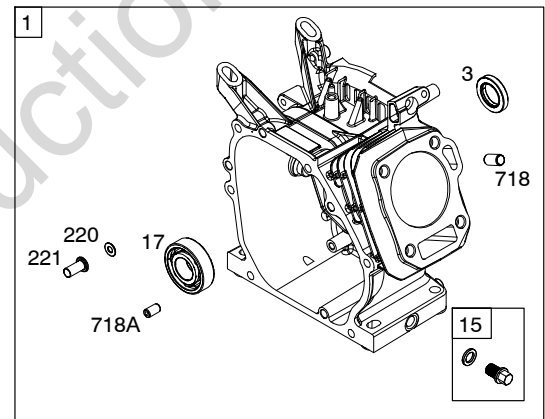

130G00

REQUIRED when replacing parts with warning labels affixed.

REQUIRED when replacing parts with warning labels affixed.

1036 EMISSIONS LABEL

78

614

404

616

29

1

3

718

221

220

17

718A

15

357

16